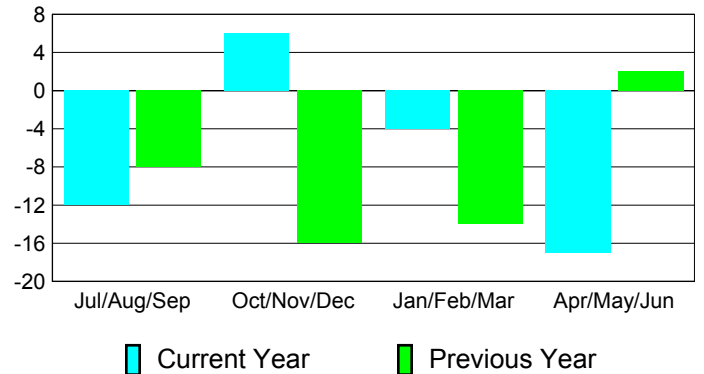

**Membership Results
2010-2011**

**Membership
2009-2010**

Month	Net Memb Goal	Actual New Memb	Actual Dropped Memb	Gain/Loss of Memb	Gain/Loss of Memb
Jul/Aug/Sep	5	44	-56	-12	-8
Oct/Nov/Dec	5	26	-20	6	-16
Jan/Feb/Mar	27	25	-29	-4	-14
Apr/May/Jun	27	66	-83	-17	2
Totals	64	161	-188	-27	-36

Membership Results 2010-2011

Goal, New, Dropped, Gain/Loss

Comparison of Membership Gain/Loss

Current Year Compared to the Previous Year

Gender Comparison 2010-2011

Jul/Aug/Sep

Oct/Nov/Dec

Jan/Feb/Mar