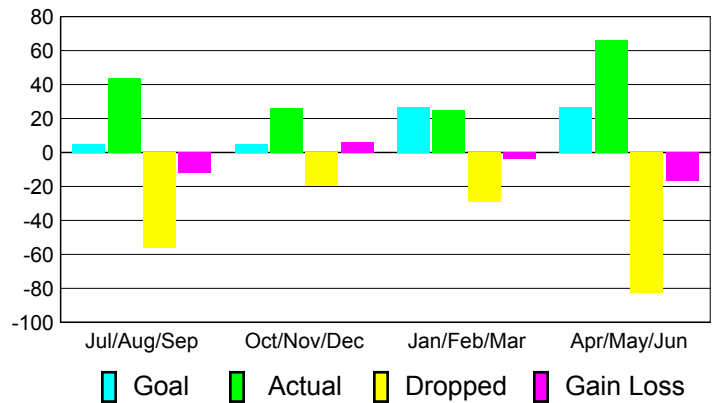

Membership Results 2010-2011

Goal, New, Dropped, Gain/Loss

Comparison of Membership Gain/Loss

Current Year Compared to the Previous Year