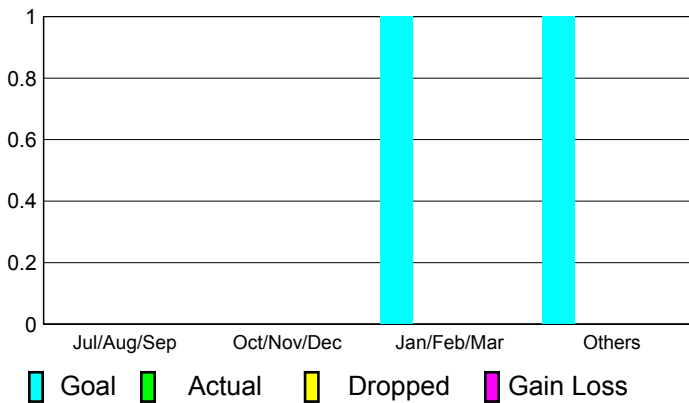

2010-2011 GMT Reports for District (or Undistricted) **District 110CO**

GMT: **HOWARD PATRICK LEE**

Location: **NETHERLANDS**

GMT CA: **4**

CLUBS

**Club Results
2010-2011**

**Clubs
2009-2010**

Month	New Club Goal	Actual New Clubs	Actual Dropped Clubs	Gain/Loss of Clubs	Gain/Loss of Clubs
Jul/Aug/Sep	0	0	0	0	0
Oct/Nov/Dec	0	0	0	0	0
Jan/Feb/Mar	1	0	0	0	0
Apr/May/Jun	1	0	0	0	0
Totals	2	0	0	0	0

Club Results 2010-2011

Goal, New, Dropped, Gain/Loss

Comparison of Club Gain/Loss

Current Year Compared to the Previous Year

YTD Status Quo Clubs 2010-2011

Status Quo Clubs Compared to Status Quo Members

MEMBERSHIP